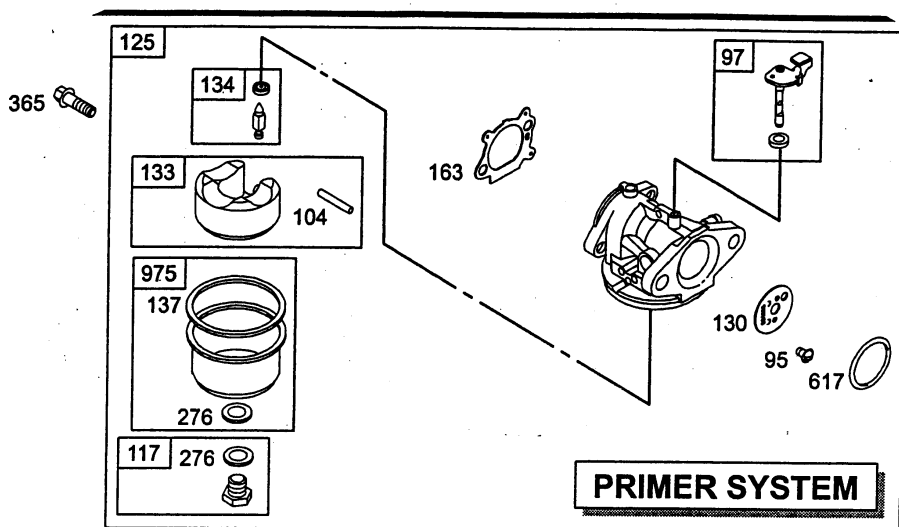

Quantum 55 X-ES Vergaser (Primer System)
Quantum 55 X-ES carburetor (primer system)

**Quantum 55 X-ES Vergaser (Primer System)
Quantum 55 X-ES Carburetor (Primer system)**

Bild-Nr. / Ref. No.	Best.-Nr. / Part No.	Bezeichnung	Description	Part No. B & S
95	2057 128	Schraube	screw (throttle valve)	94098
97	2057 103	Drosselklappenschaft	shaft-throttle	696565
104	2057 120	Stift	pin - float hinge	231371
117	2057 180	Hauptdüse - Dichtung	jet - main	494870
125	2069 025	Vergaser kpl.	carburetor compl.	498170
130	2057 123	Drosselklappe	valve - throttle	224908
133	2003 410	Schwimmer	float - carburetor	398187
134	2003 411	Schwimmernadelventil	kit - needle/seal	398188
137	2069 316	Dicht.-Schwimmerkappe	gasket - float bowl	693981
276	2059 202	Dichtung	washer-sealing	271716
365	2069 323	Schraube	screw	692524
617	1034 428	Dichtung	seal - o ring	270344
975	2058 409	Schwimmerkappe	bowl - float	493640